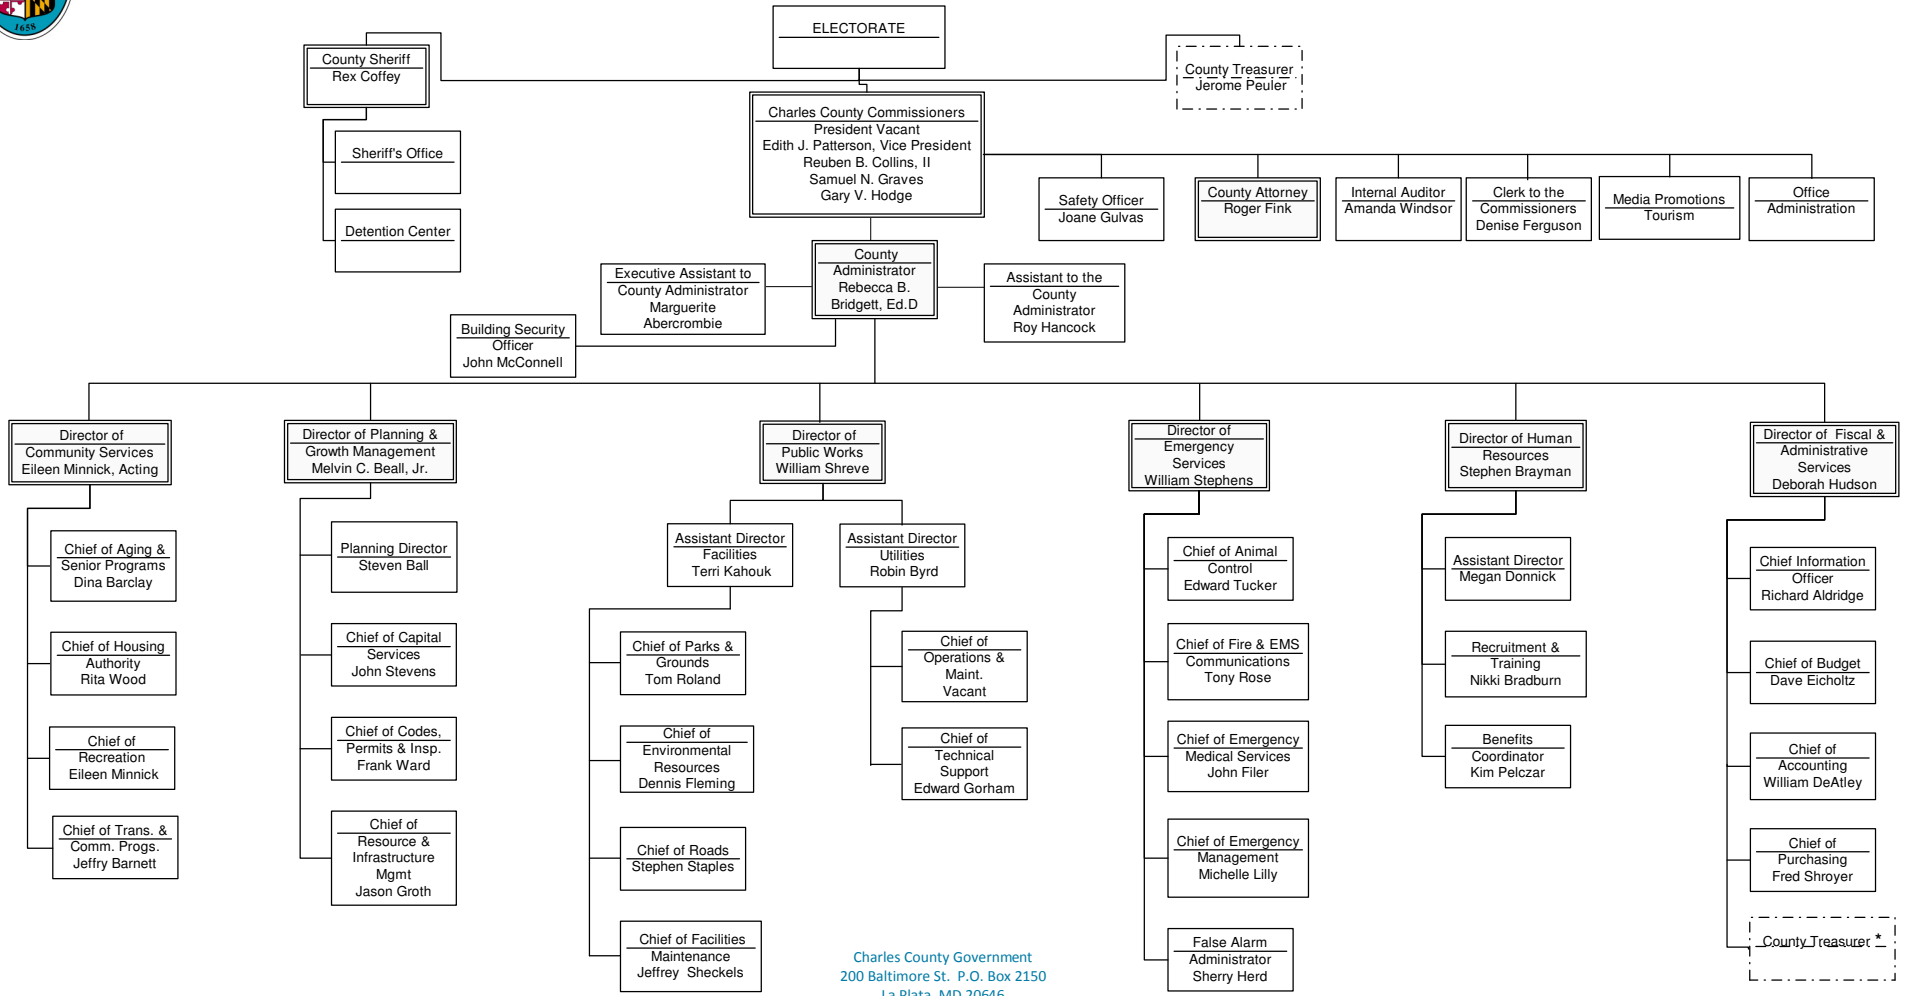

Charles County Government FY11 Organization Chart

Charles County Government
200 Baltimore St. P.O. Box 2150
La Plata, MD 20646
301-645-0550 • 301-870-3000 • 711 (MD Relay Service) • 1-800-735-2258 (Relay Service TDD)
Equal Opportunity • Say No To Drugs